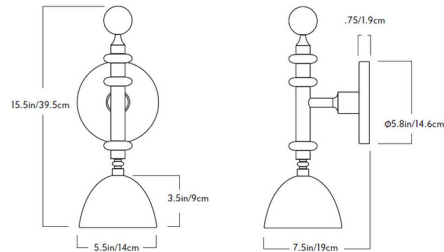

Shown in white oak / bone china

Specifications

COLOR Bone China
BODY FINISH White Oak
WATTAGE 8W
DIMMER Low Voltage Electronic
DIMENSIONS 5.75"W x 15.5"H x 7.5"D
INTEGRATED LED MODULE 1 x LED/8W/120V LED

Technical Information

PRODUCT DIMENSIONS Backplate: 5.75" diameter
LAMP LIFE 50000 hours
COLOR RENDERING 90 CRI
LAMP COLOR 2700K
LUMENS/WATT 62.50
LUMINOUS FLUX 500 lumens

CLICK TO VIEW PRODUCT

Notes: