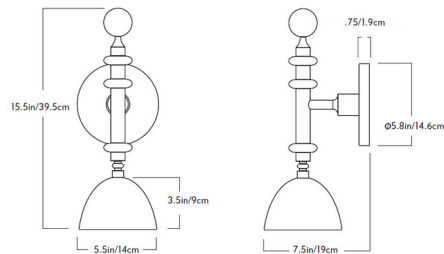

Shown in white oak / bone china

Specifications

COLOR Bone China
BODY FINISH White Oak
WATTAGE 8W
DIMMER Low Voltage Electronic
DIMENSIONS 5.75"W x 15.5"H x 7.5"D
INTEGRATED LED MODULE 1 x LED/8W/120V LED

Technical Information

PRODUCT DIMENSIONS Backplate: 5.75" diameter
LAMP LIFE 50000 hours
COLOR RENDERING 90 CRI
LAMP COLOR 2700K
LUMENS/WATT 62.50
LUMINOUS FLUX 500 lumens

CLICK TO VIEW PRODUCT

Notes: