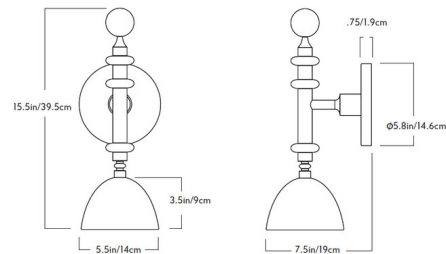

Shown in white oak / bone china

Specifications

COLOR Bone China
BODY FINISH White Oak
WATTAGE 8W
DIMMER Low Voltage Electronic
DIMENSIONS 5.75"W x 15.5"H x 7.5"D
INTEGRATED LED MODULE 1 x LED/8W/120V LED

Technical Information

PRODUCT DIMENSIONS Backplate: 5.75" diameter
LAMP LIFE 50000 hours
COLOR RENDERING 90 CRI
LAMP COLOR 2700K
LUMENS/WATT 62.50
LUMINOUS FLUX 500 lumens

CLICK TO VIEW PRODUCT

Notes: