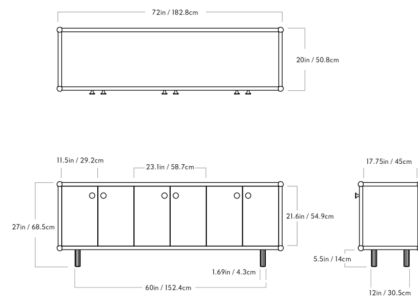

Shown in black walnut / brass

Specifications

| | |
|-------------|--------------------|
| COLOR | Brass |
| BODY FINISH | White Oak |
| WATTAGE | N/A |
| DIMMER | N/A |
| DIMENSIONS | 72"W x 27"H x 20"D |
| BULB | N/A |