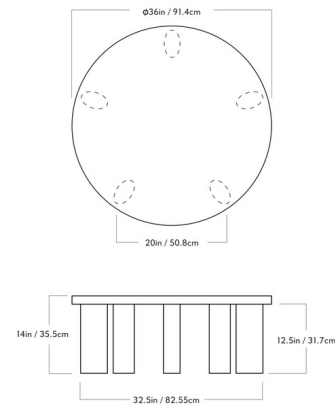

Shown in ebonized oak

Specifications

COLOR	N/A
BODY FINISH	Ebonized Oak
WATTAGE	N/A
DIMMER	N/A
DIMENSIONS	36"W x 14"H
BULB	N/A

CLICK TO VIEW PRODUCT

Notes: