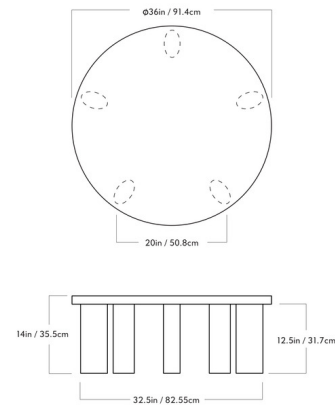

### Specifications

|             |              |
|-------------|--------------|
| COLOR       | N/A          |
| BODY FINISH | Ebonized Oak |
| WATTAGE     | N/A          |
| DIMMER      | N/A          |
| DIMENSIONS  | 36"W x 14"H  |
| BULB        | N/A          |