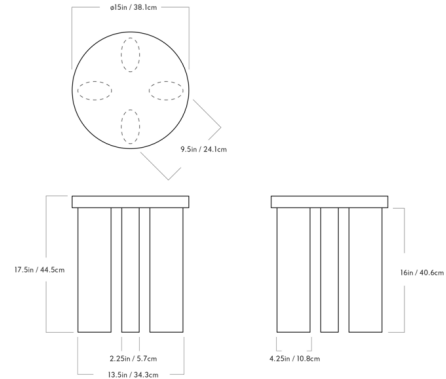

By Roll & Hill

Description

The Orbit Stool was inspired by designer Jamie Gray's interest in 20th-century French modernism as a distillation of the period's style from a modern perspective. The round seat is supported by oblong legs which evoke the elliptical orbit of planets around the sun. Orbit's simple geometric lines highlight the rich natural texture of its solid wood construction.

Shown in white oak

Specifications

COLOR N/A
BODY FINISH White Oak
WATTAGE N/A
DIMMER N/A
DIMENSIONS 15"W x 17.5"H
BULB N/A

CLICK TO VIEW PRODUCT

Notes: