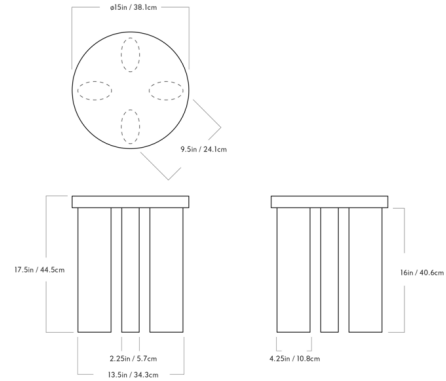

By Roll & Hill

Description

The Orbit Stool was inspired by designer Jamie Gray's interest in 20th-century French modernism as a distillation of the period's style from a modern perspective. The round seat is supported by oblong legs which evoke the elliptical orbit of planets around the sun. Orbit's simple geometric lines highlight the rich natural texture of its solid wood construction.

Shown in white oak

Specifications

COLOR	N/A
BODY FINISH	White Oak
WATTAGE	N/A
DIMMER	N/A
DIMENSIONS	15"W x 17.5"H
BULB	N/A

CLICK TO VIEW PRODUCT

Notes: