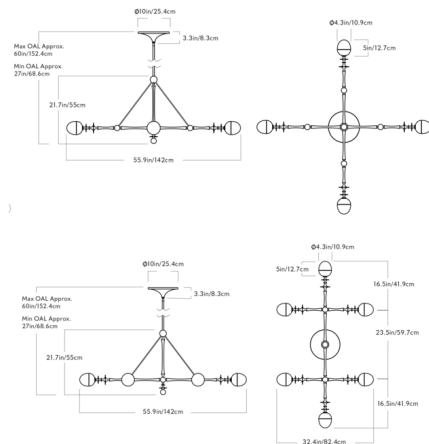

Description

The Rue Sala Linear Pendant was inspired by the summers designer Jessica Helgerson spent at her ancestral home in Lyon, France. The home's elegant Louis XIV furniture and bronze statues inform the chandelier's turned metal frame which is rich with decorative detail. Clear glass diffusers with integrated LEDs cap each arm to provide pleasant illumination. Unlacquered Brass is a living finish, meaning it will darken and patina over time. Polishing will restore the sheen if desired. Included 35 inch downrod is adjustable on site.

Specifications

COLOR Clear
 BODY FINISH Unlacquered Brass
 WATTAGE 32W
 DIMMER Low Voltage Electronic
 DIMENSIONS 55.9"L x 55.9"W x 21.7"H
 INTEGRATED LED MODULE 4 x LED/8W/120V LED

Technical Information

LAMP LIFE 50000 hours
 COLOR RENDERING 90 CRI
 LAMP COLOR 2700K
 LUMENS/WATT 250.00
 LUMINOUS FLUX 2000 lumens

Shown in unlacquered brass / clear

CLICK TO VIEW PRODUCT

Notes: