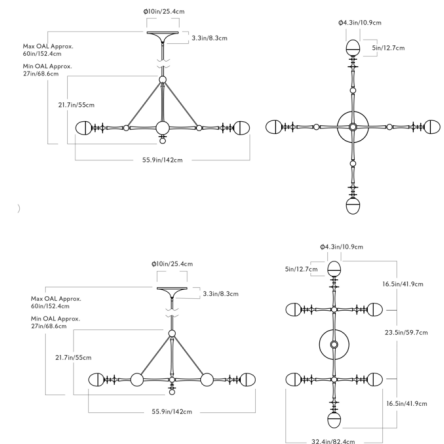

Description

The Rue Sala Linear Pendant was inspired by the summers designer Jessica Helgerson spent at her ancestral home in Lyon, France. The home's elegant Louis XIV furniture and bronze statues inform the chandelier's turned metal frame which is rich with decorative detail. Clear glass diffusers with integrated LEDs cap each arm to provide pleasant illumination. Unlacquered Brass is a living finish, meaning it will darken and patina over time. Polishing will restore the sheen if desired. Included 35 inch downrod is adjustable on site.

Specifications

COLOR Clear
 BODY FINISH Unlacquered Brass
 WATTAGE 32W
 DIMMER Low Voltage Electronic
 DIMENSIONS 55.9"L x 55.9"W x 21.7"H
 INTEGRATED LED MODULE 4 x LED/8W/120V LED

Technical Information

LAMP LIFE 50000 hours
 COLOR RENDERING 90 CRI
 LAMP COLOR 2700K
 LUMENS/WATT 250.00
 LUMINOUS FLUX 2000 lumens

Shown in unlacquered brass / clear

CLICK TO VIEW PRODUCT

Notes: