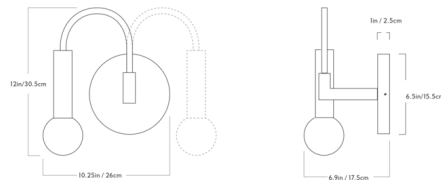

By Roll & Hill

Description

The Arch Wall Sconce was inspired by the simple shape of the arch, an essential element of Roman architecture. However, its streamlined styling gives it a distinctly modern edge for playful look that blends contemporary and traditional influences. Available in Left-facing or Right-facing configuration.

Shown in matte black

Specifications

COLOR N/A
BODY FINISH Matte Black
WATTAGE 3W
DIMMER Low Voltage Electronic
DIMENSIONS 10.25"W x 12"H x 6.9"D
BULB INCLUDED 1 x JCD/G9/3W/120V LED

Technical Information

PRODUCT DIMENSIONS Backplate: 6.5" diameter
LAMP LIFE 50000 hours
COLOR RENDERING 90 CRI
LAMP COLOR 2700K
LUMENS/WATT 66.67
LUMINOUS FLUX 200 lumens

CLICK TO VIEW PRODUCT

Notes: