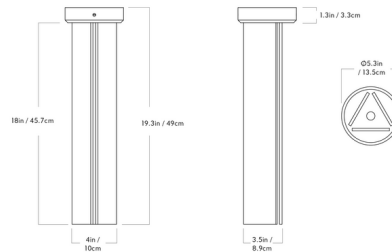

### Description

The Delta Ceiling Light was originally designed for Inness, a Hudson Valley hotel and resort that takes its design cues from the surrounding environment. This rustic setting and traditional 18th-century lanterns inspired Delta's shape, which has been pared down to its essential elements for a distinctly modern look. Three metal panels act as louvers to soften light from the fixture's integrated LED light source to produce a pleasant glow.

### Specifications

COLOR . . . . . N/A  
 BODY FINISH . . . . . Matte Black  
 WATTAGE . . . . . 8W  
 DIMMER . . . . . Low Voltage Electronic  
 DIMENSIONS . . . . . 5.3"W x 6.3"H  
 INTEGRATED LED MODULE . . . . . 1 x LED/8W/120V LED