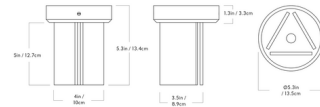

### Specifications

COLOR . . . . . N/A  
 BODY FINISH . . . . . Matte Black  
 WATTAGE . . . . . 8W  
 DIMMER . . . . . Low Voltage Electronic  
 DIMENSIONS . . . . . 5.3"W x 6.3"H  
 INTEGRATED LED MODULE . . . . . 1 x LED/8W/120V LED