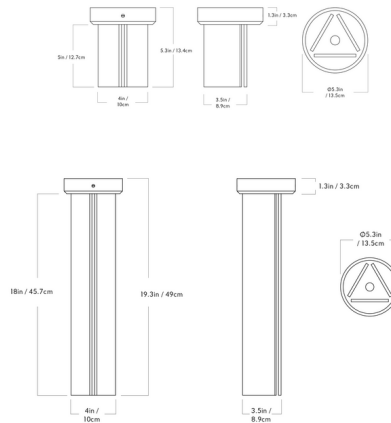

## Delta Ceiling Light

By Roll & Hill

### Description

The Delta Ceiling Light was originally designed for Inness, a Hudson Valley hotel and resort that takes its design cues from the surrounding environment. This rustic setting and traditional 18th-century lanterns inspired Delta's shape, which has been pared down to its essential elements for a distinctly modern look. Three metal panels act as louvers to soften light from the fixture's integrated LED light source to produce a pleasant glow.

### Specifications

COLOR	N/A
BODY FINISH	Brass
WATTAGE	8W
DIMMER	Low Voltage Electronic
DIMENSIONS	5.3"W x 6.3"H
INTEGRATED LED MODULE	1 x LED/8W/120V LED

### Technical Information

PRODUCT DIMENSIONS	Canopy: 5.3" diameter
LAMP COLOR	2700K
LUMENS/WATT	50.00
LUMINOUS FLUX	400 lumens

CLICK TO VIEW PRODUCT

Notes: