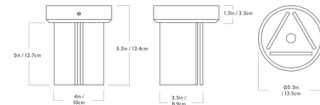

Shown in brass

Specifications

COLOR	N/A
BODY FINISH	Brass
WATTAGE	8W
DIMMER	Low Voltage Electronic
DIMENSIONS	5.3"W x 6.3"H
INTEGRATED LED MODULE	1 x LED/8W/120V LED

Technical Information

PRODUCT DIMENSIONS	Canopy: 5.3" diameter
LAMP COLOR	2700K
LUMENS/WATT	50.00
LUMINOUS FLUX	400 lumens