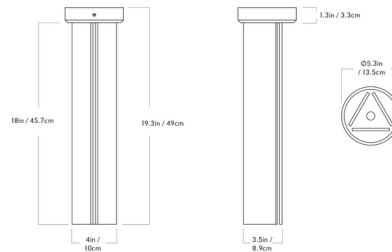

By Roll & Hill

Description

The Delta Ceiling Light was originally designed for Inness, a Hudson Valley hotel and resort that takes its design cues from the surrounding environment. This rustic setting and traditional 18th-century lanterns inspired Delta's shape, which has been pared down to its essential elements for a distinctly modern look. Three metal panels act as louvers to soften light from the fixture's integrated LED light source to produce a pleasant glow.

Shown in brass

Specifications

COLOR	N/A
BODY FINISH	Brass
WATTAGE	8W
DIMMER	Low Voltage Electronic
DIMENSIONS	5.3"W x 6.3"H
INTEGRATED LED MODULE	1 x LED/8W/120V LED

Technical Information

PRODUCT DIMENSIONS	Canopy: 5.3" diameter
LAMP COLOR	2700K
LUMENS/WATT	50.00
LUMINOUS FLUX	400 lumens