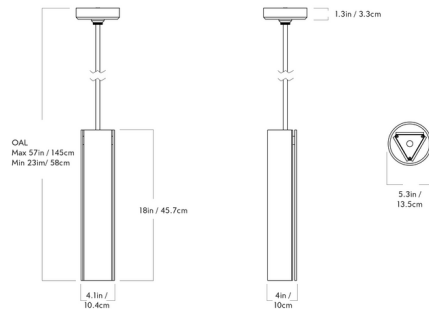

By Roll & Hill

Description

The Delta Pendant was originally designed for Inness, a Hudson Valley hotel and resort that takes its design cues from the surrounding environment. This rustic setting and traditional 18th-century lanterns inspired Delta's shape, which has been pared down to its essential elements for a distinctly modern look. Three metal panels act as louvers to soften light from the fixture's integrated LED light source to produce a pleasant glow. Included 35 inch downrod is adjustable on site.

Shown in brass

Specifications

COLOR	N/A
BODY FINISH	Brass
WATTAGE	8W
DIMMER	Low Voltage Electronic
DIMENSIONS	4.1"W x 18"H x 4"D
INTEGRATED LED MODULE	1 x LED/8W/120V LED

Technical Information

LAMP COLOR	2700K
LUMENS/WATT	50.00
LUMINOUS FLUX	400 lumens