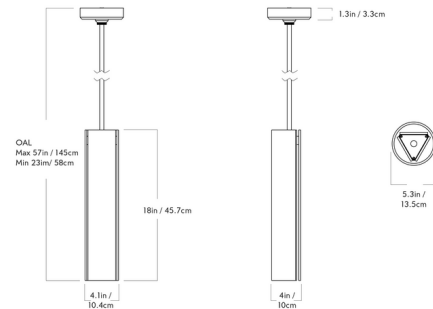

By Roll & Hill

Description

The Delta Pendant was originally designed for Inness, a Hudson Valley hotel and resort that takes its design cues from the surrounding environment. This rustic setting and traditional 18th-century lanterns inspired Delta's shape, which has been pared down to its essential elements for a distinctly modern look. Three metal panels act as louvers to soften light from the fixture's integrated LED light source to produce a pleasant glow. Included 35 inch downrod is adjustable on site.

Shown in brass

Specifications

COLOR	N/A
BODY FINISH	Brass
WATTAGE	8W
DIMMER	Low Voltage Electronic
DIMENSIONS	4.1"W x 18"H x 4"D
INTEGRATED LED MODULE	1 x LED/8W/120V LED

Technical Information

LAMP COLOR	2700K
LUMENS/WATT	50.00
LUMINOUS FLUX	400 lumens