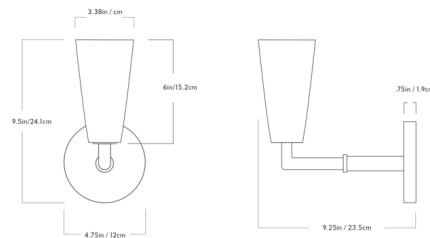

By Roll & Hill

Description

The Grace Wall Sconce features an elegant blend of softness and structure with a tapered ceramic shade set atop a brass bracket arm. Grace will produce a gentle glow perfect for adding a touch of accent lighting to any interior. Available with hand thrown ceramic for a slightly irregular look or white ceramic for a more uniform expression.

Shown in unlacquered brass / white

Specifications

COLOR White
BODY FINISH Unlacquered Brass
WATTAGE 3W
DIMMER Low Voltage Electronic
DIMENSIONS 4.75"W x 9.5"H x 9.25"D
BULB INCLUDED 1 x G16.5/Candelabra (E12)/3W/120V LED

Technical Information

PRODUCT DIMENSIONS Backplate: 4.75" diameter
LAMP LIFE 25000 hours
COLOR RENDERING 90 CRI
LAMP COLOR 2700K
LUMENS/WATT 100.00
LUMINOUS FLUX 300 lumens

CLICK TO VIEW PRODUCT

Notes: