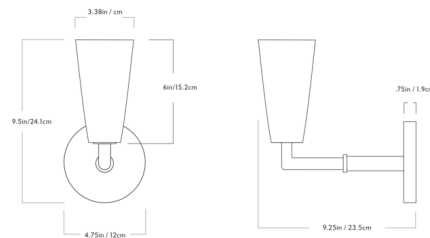

Description

The Grace Wall Sconce features an elegant blend of softness and structure with a tapered ceramic shade set atop a brass bracket arm. Grace will produce a gentle glow perfect for adding a touch of accent lighting to any interior. Available with hand thrown ceramic for a slightly irregular look or white ceramic for a more uniform expression.

Shown in unlacquered brass / white

Specifications

COLOR White
 BODY FINISH Unlacquered Brass
 WATTAGE 3W
 DIMMER Low Voltage Electronic
 DIMENSIONS 4.75"W x 9.5"H x 9.25"D
 BULB INCLUDED 1 x G16.5/Candelabra (E12)/3W/120V LED

Technical Information

PRODUCT DIMENSIONS Backplate: 4.75" diameter
 LAMP LIFE 25000 hours
 COLOR RENDERING 90 CRI
 LAMP COLOR 2700K
 LUMENS/WATT 100.00
 LUMINOUS FLUX 300 lumens

CLICK TO VIEW PRODUCT

Notes: