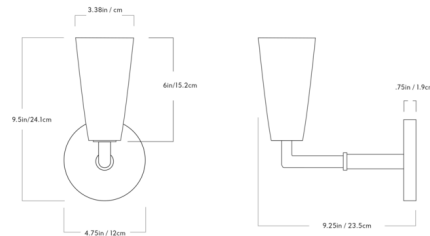

Description

The Grace Wall Sconce features an elegant blend of softness and structure with a tapered ceramic shade set atop a brass bracket arm. Grace will produce a gentle glow perfect for adding a touch of accent lighting to any interior. Available with hand thrown ceramic for a slightly irregular look or white ceramic for a more uniform expression.

Shown in unlacquered brass / white

Specifications

COLOR White
 BODY FINISH Unlacquered Brass
 WATTAGE 3W
 DIMMER Low Voltage Electronic
 DIMENSIONS 4.75"W x 9.5"H x 9.25"D
 BULB INCLUDED 1 x G16.5/Candelabra (E12)/3W/120V LED

Technical Information

PRODUCT DIMENSIONS Backplate: 4.75" diameter
 LAMP LIFE 25000 hours
 COLOR RENDERING 90 CRI
 LAMP COLOR 2700K
 LUMENS/WATT 100.00
 LUMINOUS FLUX 300 lumens

CLICK TO VIEW PRODUCT

Notes: