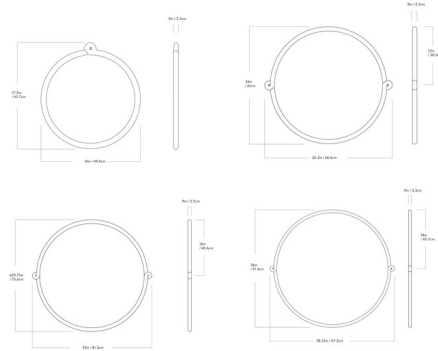

Lightology

lightology.com
866-954-4489
05-10-26

Project: _____

Company: _____

Location: _____ Fixture Type: _____

SPEC #: **RNH1277752**

Approved On: _____ Approved By: _____

Knot Round Mirror

By Roll & Hill

Description

Understated details elevate the Knot Round Mirror from an everyday mirror to a subtly sculptural wall decoration. Curling, vine-like accents on each side of the frame add visual interest to the mirror's pure geometric form and provide a hanging point for wall screws.

Shown in white oak

Specifications

COLOR	N/A
BODY FINISH	White Oak
WATTAGE	N/A
DIMMER	N/A
DIMENSIONS	32"W x 29.75"H x 1"D
BULB	N/A

CLICK TO VIEW PRODUCT

Notes: