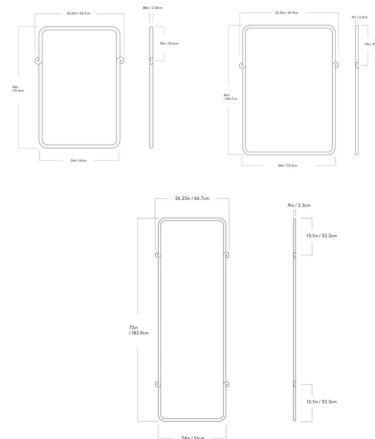

Lightology

lightology.com
866-954-4489
04-15-26

Project: _____

Company: _____

Location: _____ Fixture Type: _____

SPEC #: **RNH1277757**

Approved On: _____ Approved By: _____

Knot Rectangular Mirror

By Roll & Hill

Description

Understated details elevate the Knot Rectangular Mirror from an everyday mirror to a subtly sculptural wall decoration. Curling, vine-like accents on each side of the frame add visual interest to the mirror's pure geometric form and provide a hanging point for wall screws.

Shown in black walnut / mirror

Specifications

COLOR	Mirror
BODY FINISH	Black Walnut
WATTAGE	N/A
DIMMER	N/A
DIMENSIONS	26.25"W x 36"H x 0.88"D
BULB	N/A

CLICK TO VIEW PRODUCT

Notes: