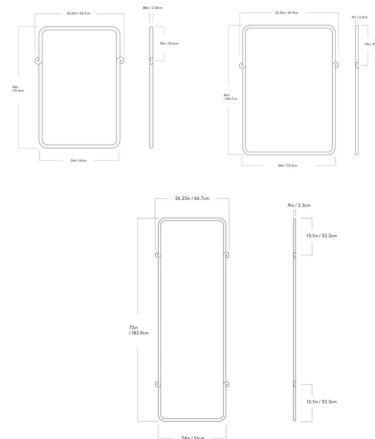

## Knot Rectangular Mirror

By Roll & Hill

### Description

Understated details elevate the Knot Rectangular Mirror from an everyday mirror to a subtly sculptural wall decoration. Curling, vine-like accents on each side of the frame add visual interest to the mirror's pure geometric form and provide a hanging point for wall screws.

### Specifications

COLOR	Mirror
BODY FINISH	Black Walnut
WATTAGE	N/A
DIMMER	N/A
DIMENSIONS	26.25"W x 36"H x 0.88"D
BULB	N/A

CLICK TO VIEW PRODUCT

Notes: