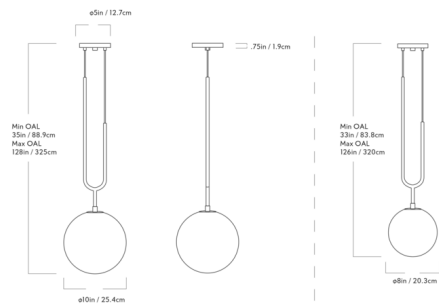

By Roll & Hill

Description

Inspired by a piece of pearl jewelry, the Koko Pendant is a simple but sophisticated fixture for any space. The glass globe shade is supported by a curved metal frame for a streamlined, geometric look.

Shown in brass / opal

Specifications

COLOR Opal
BODY FINISH Brass
WATTAGE 3W
DIMMER Low Voltage Electronic
DIMENSIONS 10"W x 32"H
BULB INCLUDED 1 x G16.5/Candelabra (E12)/3W/120V LED

Technical Information