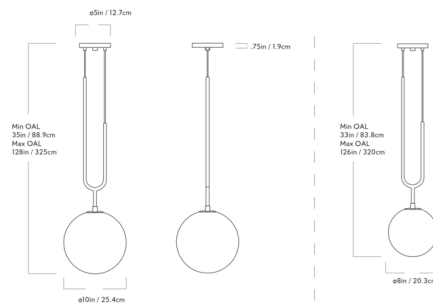

By Roll & Hill

Description

Inspired by a piece of pearl jewelry, the Koko Pendant is a simple but sophisticated fixture for any space. The glass globe shade is supported by a curved metal frame for a streamlined, geometric look.

Shown in brass / opal

Specifications

COLOR Opal
BODY FINISH Brass
WATTAGE 3W
DIMMER Low Voltage Electronic
DIMENSIONS 10"W x 32"H
BULB INCLUDED 1 x G16.5/Candelabra (E12)/3W/120V LED

Technical Information