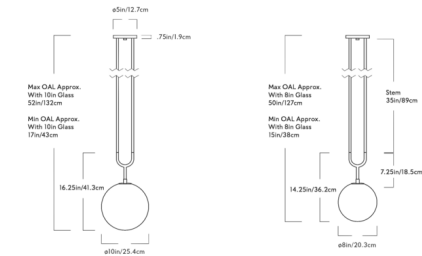

CLICK TO VIEW PRODUCT