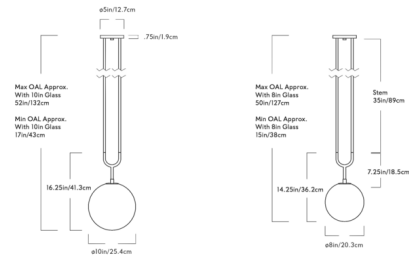

Description

Inspired by a piece of pearl jewelry, the Koko Pendant is a simple but sophisticated fixture for any space. The glass globe shade is supported by a curved metal frame for a streamlined, geometric look. Included 35 inch downrods are adjustable on site.

Specifications

COLOR Opal
 BODY FINISH Matte Black
 WATTAGE 3W
 DIMMER Low Voltage Electronic
 DIMENSIONS 10"W x 16.25"H
 BULB INCLUDED 1 x G16.5/Candelabra (E12)/3W/120V LED

Technical Information

LAMP LIFE 25000 hours
 COLOR RENDERING 90 CRI
 LAMP COLOR 2700K
 LUMENS/WATT 100.00
 LUMINOUS FLUX 300 lumens

Shown in matte black / opal

CLICK TO VIEW PRODUCT

Notes: