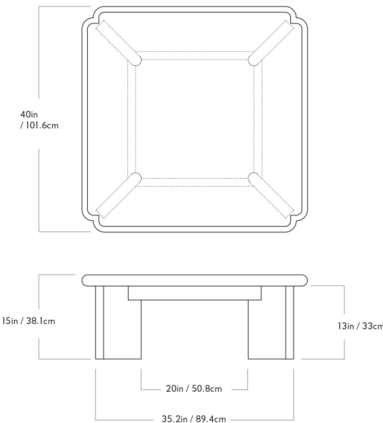

By Roll & Hill

Description

The Monroe Coffee Table is based on the classic gothic architecture motif of the quatrefoil to create a four-sided table with no corners. The tabletop is set atop angled rectangular legs for a crisp, geometric form that showcases the table's solid hardwood construction.

Shown in white oak

Specifications

COLOR	N/A
BODY FINISH	White Oak
WATTAGE	N/A
DIMMER	N/A
DIMENSIONS	40"W x 18"H x 40"D
BULB	N/A

CLICK TO VIEW PRODUCT

Notes: