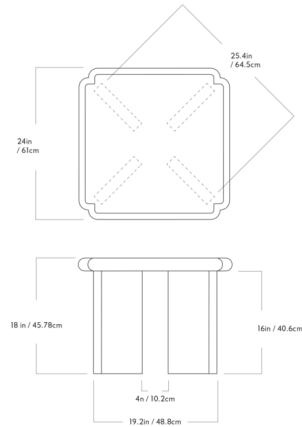

Shown in ebonized oak

Specifications

COLOR	N/A
BODY FINISH	Ebonized Oak
WATTAGE	N/A
DIMMER	N/A
DIMENSIONS	24"W x 18"H x 24"D
BULB	N/A

CLICK TO VIEW PRODUCT

Notes: