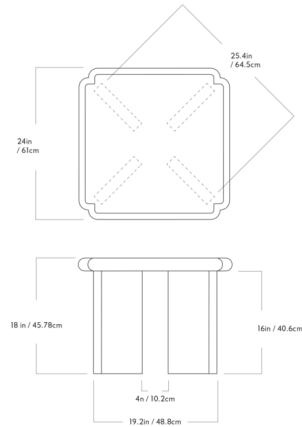

## Monroe Side Table

By Roll & Hill

### Description

The Monroe Side Table is based on the classic gothic architecture motif of the quatrefoil to create a four-sided table with no corners. The tabletop is set atop angled rectangular legs for a crisp, geometric form that showcases the table's solid hardwood construction.

### Specifications

COLOR	N/A
BODY FINISH	Ebonized Oak
WATTAGE	N/A
DIMMER	N/A
DIMENSIONS	24"W x 18"H x 24"D
BULB	N/A

CLICK TO VIEW PRODUCT

Notes: