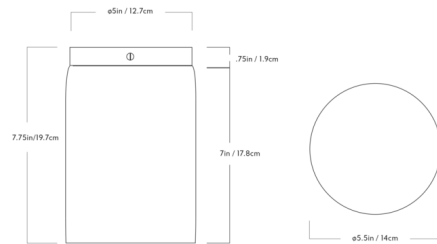

Specifications

COLOR . . . . . White
BODY FINISH . . . . . Brass
WATTAGE 6W
DIMMER . . . . . Low Voltage Electronic
DIMENSIONS . . . . . 5.5"W x 7.75"H
BULB INCLUDED . . . . . 1 x G25/Medium (E26)/6W/120V LED

Technical Information

LAMP LIFE . . . . . 50000 hours
COLOR RENDERING . . . . . 90 CRI
LAMP COLOR 2700K
LUMENS/WATT 83.33
LUMINOUS FLUX . . . . . 500 lumens

CLICK TO VIEW PRODUCT

Notes: