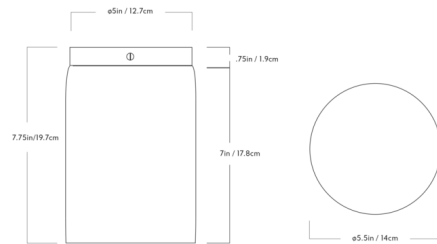

By Roll & Hill

Description

The Surface Ceiling Light features an elegant blend of softness and structure with a cylindrical ceramic shade supported by a round metal canopy. The fixture will produce a gentle glow as the ceramic is illuminated from within. Available with hand thrown ceramic for a slightly irregular look or white ceramic for a more uniform expression.

Shown in brass / white

Specifications

COLOR White
BODY FINISH Brass
WATTAGE 6W
DIMMER Low Voltage Electronic
DIMENSIONS 5.5"W x 7.75"H
BULB INCLUDED 1 x G25/Medium (E26)/6W/120V LED

Technical Information