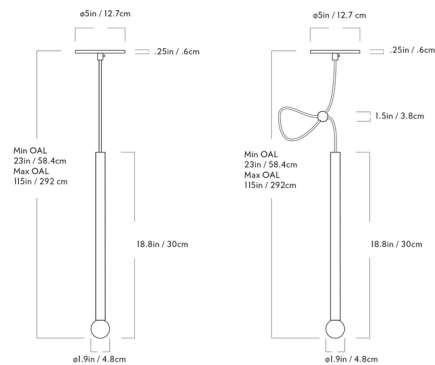

By Roll & Hill

Description

The Strike Pendant was inspired by the simple form of a wooden matchstick with a slender cylindrical body capped by a frosted globe light bulb. Strike's minimal form will complement a wide variety of interior decor styles. Available with a ball-shaped cord adjuster in black or brass or without an adjuster (cord length can be shortened prior to installation).

Shown in matte black

Specifications

COLOR N/A
BODY FINISH Matte Black
WATTAGE 3W
DIMMER Low Voltage Electronic
DIMENSIONS 1.9"W x 23"H
BULB INCLUDED 1 x G16.5/Candelabra (E12)/3W/120V LED

Technical Information