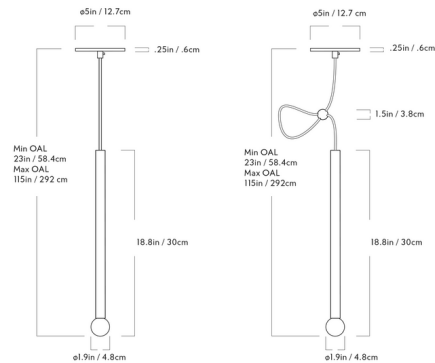

By Roll & Hill

Description

The Strike Pendant was inspired by the simple form of a wooden matchstick with a slender cylindrical body capped by a frosted globe light bulb. Strike's minimal form will complement a wide variety of interior decor styles. Available with a ball-shaped cord adjuster in black or brass or without an adjuster (cord length can be shortened prior to installation).

Shown in matte black

Specifications

COLOR N/A
BODY FINISH Matte Black
WATTAGE 3W
DIMMER Low Voltage Electronic
DIMENSIONS 1.9"W x 23"H
BULB INCLUDED 1 x G16.5/Candelabra (E12)/3W/120V LED

Technical Information

LAMP LIFE 50000 hours
COLOR RENDERING 90 CRI
LAMP COLOR 2700K
LUMENS/WATT 100.00
LUMINOUS FLUX 300 lumens

CLICK TO VIEW PRODUCT

Notes: