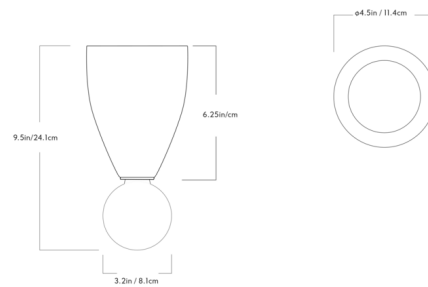

### Description

The Valo Ceiling Light features a conical shape with a globe bulb for a refined look that is minimal without feeling sparse. Valo attaches to the ceiling with no visible hardware, contributing to its clean look.

### Specifications

COLOR . . . . . Clear  
BODY FINISH . . . . . Oil Rubbed Bronze  
WATTAGE . . . . . 6W  
DIMMER . . . . . Low Voltage Electronic  
DIMENSIONS . . . . . 4.5"W x 9.5"H  
BULB INCLUDED . . . . . 1 x G25/Medium (E26)/6W/120V LED