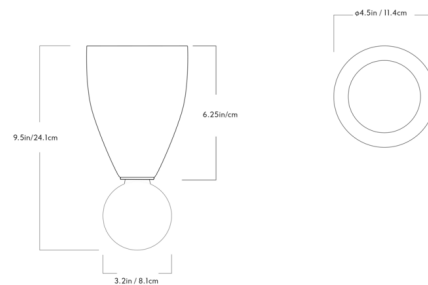

By Roll & Hill

Description

The Valo Ceiling Light features a conical shape with a globe bulb for a refined look that is minimal without feeling sparse. Valo attaches to the ceiling with no visible hardware, contributing to its clean look.

Shown in oil rubbed bronze / clear

Specifications

COLOR Clear
BODY FINISH Oil Rubbed Bronze
WATTAGE 6W
DIMMER Low Voltage Electronic
DIMENSIONS 4.5"W x 9.5"H
BULB INCLUDED 1 x G25/Medium (E26)/6W/120V LED

Technical Information

LAMP LIFE 50000 hours
COLOR RENDERING 90 CRI
LAMP COLOR 2700K
LUMENS/WATT 83.33
LUMINOUS FLUX 500 lumens

CLICK TO VIEW PRODUCT

Notes: