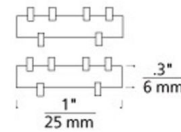

### Description

Kable lite conductive connectors join lengths of cable together end to end and continue the flow of power. Finish in Satin Nickel. Sold as pair. ETL listed.

Shown in satin nickel

### Specifications

COLOR	N/A
BODY FINISH	Satin Nickel
WATTAGE	N/A
DIMMER	N/A
DIMENSIONS	1"W x 0.3"H
BULB	N/A

CLICK TO VIEW PRODUCT

Notes: