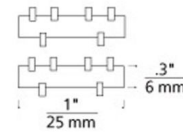

Description

Kable lite conductive connectors join lengths of cable together end to end and continue the flow of power. Finish in Satin Nickel. Sold as pair. ETL listed.

Shown in satin nickel

Specifications

COLOR	N/A
BODY FINISH	Satin Nickel
WATTAGE	N/A
DIMMER	N/A
DIMENSIONS	1"W x 0.3"H
BULB	N/A

CLICK TO VIEW PRODUCT

Notes: