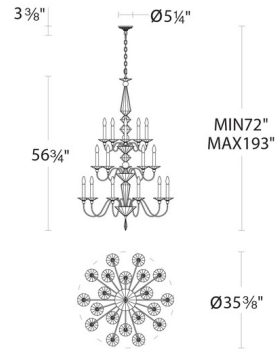

Lightology

lightology.com
866-954-4489
04-25-26

Project: _____

Company: _____

Location: _____ Fixture Type: _____

SPEC #: **SCH1278528**

Approved On: _____ Approved By: _____

Jasmine Grand Chandelier

By Schonbek Signature

Description

The Jasmine Grand Chandelier brings a simplistic beauty to your interior space. The graceful arms hang out of the central column of large, angular faceted crystals that reflect warm shadows of light across your room. Can be mounted on a sloped ceiling.

Shown in polished silver / optic crystal

9698

Specifications

COLOR Optic Crystal
 BODY FINISH Polished Silver
 WATTAGE 1200W
 DIMMER Standard 120V
 DIMENSIONS 35.325"W x 56.75"H
 BULB NOT INCLUDED 20 x B10/Candelabra (E12)/60W/120V Incandescent
 OTHER BULB OPTIONS 20 x B10/Candelabra (E12)/120V LED

Technical Information

PRODUCT DIMENSIONS Min/Max Adjustable Overall Height: 72" - 193"

CLICK TO VIEW PRODUCT

Notes: