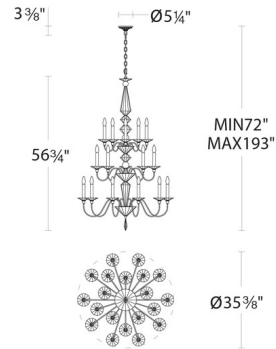

Shown in polished silver / optic crystal

9698

Specifications

COLOR . . . . . Optic Crystal
BODY FINISH . . . . . Polished Silver
WATTAGE 1200W
DIMMER . . . . . Standard 120V
DIMENSIONS . . . . . 35.325"W x 56.75"H
BULB NOT INCLUDED . . . . . 20 x B10/Candelabra (E12)/60W/120V Incandescent
OTHER BULB OPTIONS . . . . . 20 x B10/Candelabra (E12)/120V LED

Technical Information

PRODUCT DIMENSIONS . . . . . Min/Max Adjustable Overall Height: 72" - 193"

CLICK TO VIEW PRODUCT

Notes: