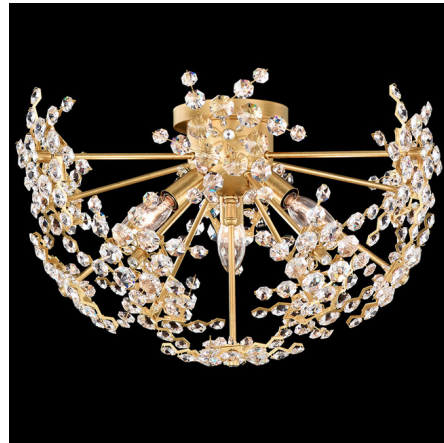

Lightology

lightology.com
866-954-4489
04-23-26

Project: _____

Company: _____

Location: _____ Fixture Type: _____

SPEC #: **SCH1278760**

Approved On: _____ Approved By: _____

Esteracae Semi Flush Ceiling Light

By Schonbek Signature

Description

The Esteracae Semi Flush Ceiling Light brings a frosted beauty to your interior space. The smooth arms hold fiery Radiance Crystal octagons, resembling ice expanding on your window pane, casting warm shadows of light across your room.

Shown in heirloom gold / radiance crystal

Specifications

COLOR Radiance Crystal
BODY FINISH Heirloom Gold
WATTAGE 120W
DIMMER Standard 120V
DIMENSIONS 18"W x 11"H
BULB NOT INCLUDED 3 x B10/Candelabra (E12)/40W/120V Incandescent
OTHER BULB OPTIONS 3 x B10/Candelabra (E12)/120V LED