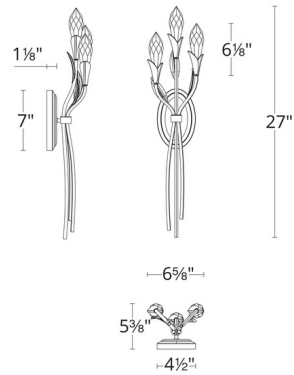

Shown in black / optic haze quartz

52428

Specifications

COLOR	Optic Haze Quartz
BODY FINISH	Black
WATTAGE	8.1W
DIMMER	Low Voltage Electronic
DIMENSIONS	6.625"W x 27"H x 5.375"D
INTEGRATED LED MODULE	3 x LED/2.7W/120-277V LED

Technical Information

COLOR RENDERING	90 CRI
LAMP COLOR	3500K
LUMENS/WATT	162.96
LUMINOUS FLUX	440 lumens

CLICK TO VIEW PRODUCT

Notes: