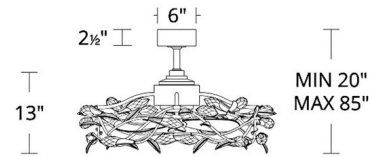

Shown in black / clear

Specifications

COLOR	Clear
BODY FINISH	Black
WATTAGE	8W
DIMMER	N/A
DIMENSIONS	32"W x 13"H
INTEGRATED LED MODULE	1 x LED/8W/120-277V LED

Technical Information

LAMP LIFE	50000 hours
COLOR RENDERING	90 CRI
LAMP COLOR	3500K
LUMENS/WATT	131.25
LUMINOUS FLUX	1050 lumens