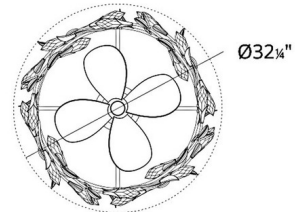

Description

The Secret Garden Indoor / Outdoor Smart Fandelier brings a serene naturalistic design to your space. The Optic Haze Quartz buds appear to grow organically into an elegant bramble that winds around the hidden fan blades, making this a functioning, beautiful addition to your room or patio. Six fan speeds, for both summer and winter modes. Smart home compatible with a Wi-Fi range up to 150 feet and Bluetooth range up to 150 feet. Includes handheld remote control.

Shown in black / clear

Specifications

COLOR	Clear
BODY FINISH	Black
WATTAGE	8W
DIMMER	N/A
DIMENSIONS	32"W x 13"H
INTEGRATED LED MODULE	1 x LED/8W/120-277V LED

Technical Information

LAMP LIFE	50000 hours
COLOR RENDERING	90 CRI
LAMP COLOR	3500K
LUMENS/WATT	131.25
LUMINOUS FLUX	1050 lumens