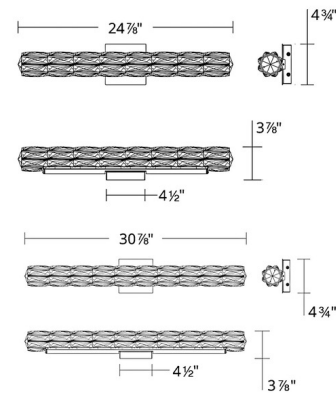

### Specifications

COLOR	Radiance Crystal
BODY FINISH	Stainless Steel
WATTAGE	21W
DIMMER	Standard 120V
DIMENSIONS	24.875"W x 4.75"H x 3.875"D
INTEGRATED LED MODULE	1 x LED/21W/120-277V LED