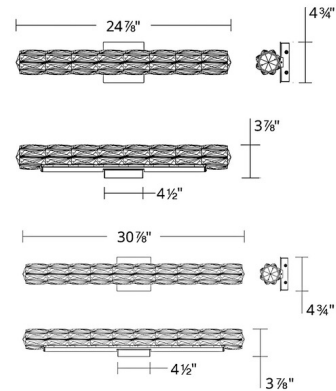

Description

The Verve Color Select Bathroom Vanity Light adds a vibrant touch of elegance to your interior space. Rows of crystal baguettes are set between sleek stainless steel bands, casting warm, inviting shadows throughout your room. May be mounted horizontally or vertically. Driver is concealed within the fixture. Notes: Color temperature adjustability switch from 3000K/3500K/4000K at time of installation mounted at the back of the mounting plate to be installed within the junction box. Dimmable with Triac (Standard), Low Voltage Electronic, or 0-10V Dimming.

Shown in stainless steel / radiance crystal

Specifications

| | |
|-----------------------|-----------------------------|
| COLOR | Radiance Crystal |
| BODY FINISH | Stainless Steel |
| WATTAGE | 21W |
| DIMMER | Standard 120V |
| DIMENSIONS | 24.875"W x 4.75"H x 3.875"D |
| INTEGRATED LED MODULE | 1 x LED/21W/120-277V LED |