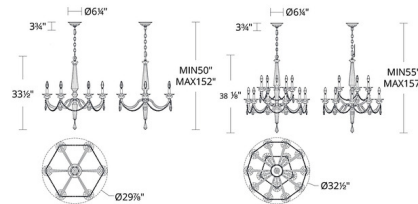

Description

The Verona Chandelier brings a bold, Romanesque form to your interior space. The faceted central column holds curved cast aluminum arms and is accented with elegant Crystal bobeches and a beaded swag that help to cast sparkling shadows across your room.

Shown in black / radiance crystal

Specifications

COLOR Radiance Crystal
BODY FINISH Black
WATTAGE 360W
DIMMER Standard 120V
DIMENSIONS 29.875"W x 33.5"H
BULB NOT INCLUDED 6 x B10/Candelabra (E12)/60W/120V Incandescent
OTHER BULB OPTIONS 6 x B10/Candelabra (E12)/120V LED

Technical Information

PRODUCT DIMENSIONS Min/Max Adjustable Overall Height: 50" - 152"

CLICK TO VIEW PRODUCT

Notes: