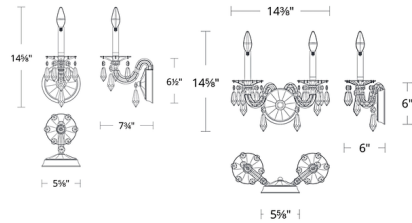

### Specifications

COLOR	Radiance Crystal
BODY FINISH	Heirloom Gold
WATTAGE	60W
DIMMER	Standard 120V
DIMENSIONS	5.625"W x 14.625"H x 7.75"D
BULB NOT INCLUDED	1 x B10/Candelabra (E12)/60W/120V Incandescent
OTHER BULB OPTIONS	1 x B10/Candelabra (E12)/120V LED