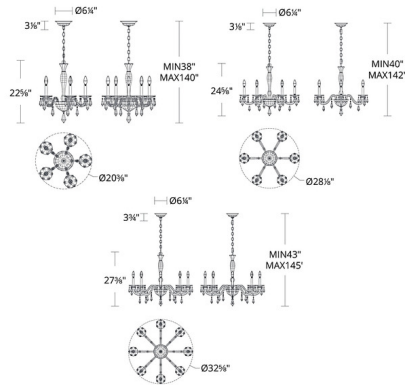

### Specifications

COLOR . . . . . Radiance Crystal  
 BODY FINISH . . . . . Heirloom Bronze  
 WATTAGE . . . . . 300W  
 DIMMER . . . . . Standard 120V  
 DIMENSIONS . . . . . 20.325"W x 22.625"H  
 BULB NOT INCLUDED . . . . . 5 x B10/Candelabra (E12)/60W/120V Incandescent  
 OTHER BULB OPTIONS . . . . . 5 x B10/Candelabra (E12)/120V LED

### Technical Information

PRODUCT DIMENSIONS . . . . . Adjustable Chain Length: 96"

CLICK TO VIEW PRODUCT

Notes: