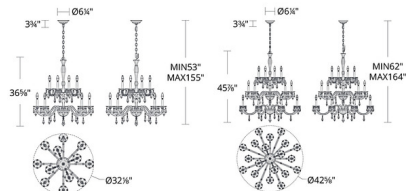

By Schonbek Signature

Description

The Napoli Tiered Chandelier is inspired by the Neapolitan styles, Italian subculture. The curved, minimalist, artisan cast aluminum frame is complemented with Radiance Crystals that cast the light and cast sparkling shadows across your room. Can be mounted on a sloped ceiling. Note: Due to the weight of the largest fixture, additional ceiling support is required.

Shown in antique silver / radiance crystal

Specifications

COLOR Radiance Crystal
BODY FINISH Antique Silver
WATTAGE 720W
DIMMER Standard 120V
DIMENSIONS 32.125"W x 36.625"H
BULB NOT INCLUDED 12 x B10/Candelabra (E12)/60W/120V Incandescent
OTHER BULB OPTIONS 12 x B10/Candelabra (E12)/120V LED

Technical Information

PRODUCT DIMENSIONS Adjustable Chain Length: 96"

CLICK TO VIEW PRODUCT

Notes: