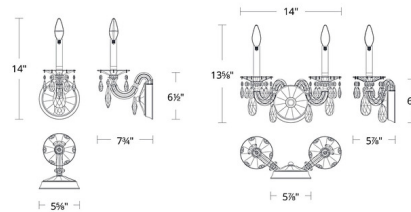

Shown in heirloom gold / clear

Specifications

COLOR Clear
BODY FINISH Heirloom Gold
WATTAGE 60W
DIMMER Standard 120V
DIMENSIONS 5.625"W x 14"H x 7.75"D
BULB NOT INCLUDED 1 x B10/Candelabra (E12)/60W/120V Incandescent
OTHER BULB OPTIONS 1 x B10/Candelabra (E12)/120V LED