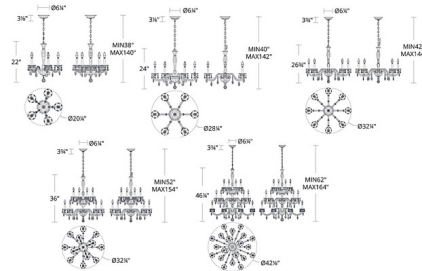

Shown in heirloom bronze / radiance crystal

Specifications

COLOR Radiance Crystal
 BODY FINISH Heirloom Bronze
 WATTAGE 300W
 DIMMER Standard 120V
 DIMENSIONS 20.25"W x 22"H
 BULB NOT INCLUDED 5 x B10/Candelabra (E12)/60W/120V Incandescent
 OTHER BULB OPTIONS 5 x B10/Candelabra (E12)/120V LED

Technical Information

PRODUCT DIMENSIONS Min/Max Adjustable Overall Height: 38" - 140"

CLICK TO VIEW PRODUCT

Notes: