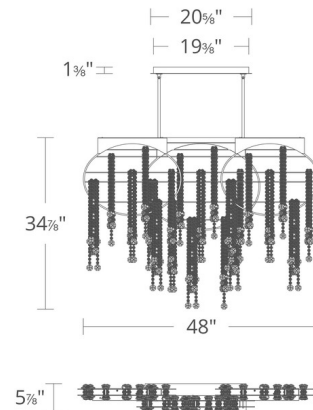

By Schonbek Forever

Description

The Fantasia Color Select Linear Pendant adds a geometric beauty to your interior space. Brilliant strands of Radiance Crystal gems drape off metallic cuffs, and cast warm shadows of light across your room. Hang straight swivel. Can be mounted on a sloped ceiling. Driver is concealed within the canopy. Note: Built in color temperature adjustability. Switch from 3000K/3500K/4000K.

Shown in heirloom gold / radiance crystal

Specifications

COLOR Radiance Crystal
BODY FINISH Heirloom Gold
WATTAGE 90W
DIMMER Low Voltage Electronic
DIMENSIONS 48"L x 5.925"W x 34.925"H
INTEGRATED LED MODULE 1 x LED/90W/120-277V LED

Technical Information

PRODUCT DIMENSIONS Downrods: Two 6" and Six 12" Included
COLOR RENDERING 90 CRI
LAMP COLOR CCT Select

CLICK TO VIEW PRODUCT

Notes: