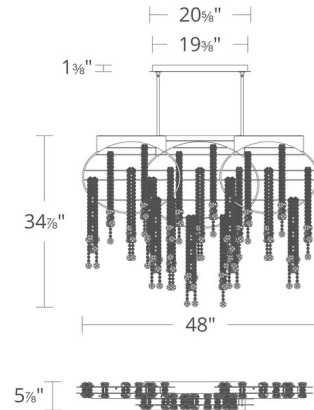

### Description

The Fantasia Color Select Linear Pendant adds a geometric beauty to your interior space. Brilliant strands of Radiance Crystal gems drape off metallic cuffs, and cast warm shadows of light across your room. Hang straight swivel. Can be mounted on a sloped ceiling. Driver is concealed within the canopy. Note: Built in color temperature adjustability. Switch from 3000K/3500K/4000K.

### Specifications

COLOR	Radiance Crystal
BODY FINISH	Heirloom Gold
WATTAGE	90W
DIMMER	Low Voltage Electronic
DIMENSIONS	48"L x 5.925"W x 34.925"H
INTEGRATED LED MODULE	1 x LED/90W/120-277V LED

### Technical Information

PRODUCT DIMENSIONS	Downrods: Two 6" and Six 12" Included
COLOR RENDERING	.90 CRI
LAMP COLOR	. CCT Select

CLICK TO VIEW PRODUCT

Notes: