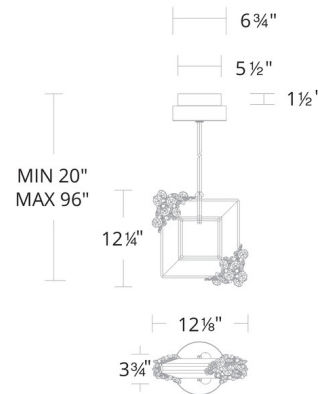

### Specifications

COLOR	Radiance Crystal
BODY FINISH	Red Rope
WATTAGE	38W
DIMMER	Low Voltage Electronic
DIMENSIONS	12.125"W x 12.25"H
INTEGRATED LED MODULE	1 x LED/38W/120-277V LED

### Technical Information

PRODUCT DIMENSIONS	Min/Max Adjustable Overall Height: 20" - 96"
COLOR RENDERING	.90 CRI
LAMP COLOR	. CCT Select

Shown in red rope / radiance crystal

9J-2310

CLICK TO VIEW PRODUCT