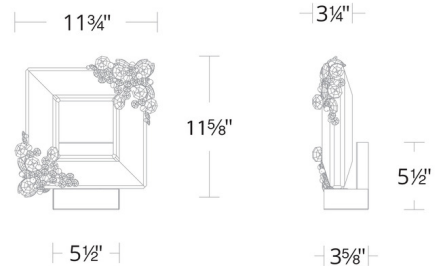

SJ-2320

Specifications

COLOR	Radiance Crystal
BODY FINISH	Polished Chrome
WATTAGE	15W
DIMMER	Low Voltage Electronic
DIMENSIONS	11.75"W x 11.625"H x 3.625"D
INTEGRATED LED MODULE	1 x LED/15W/120-277V LED

Technical Information

COLOR RENDERING	.90 CRI
LAMP COLOR	.CCT Select

CLICK TO VIEW PRODUCT

Notes: