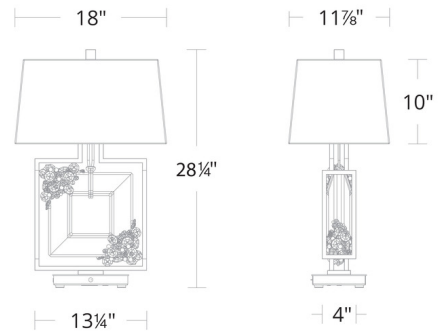

### Description

The Eva Table Lamp brings a sparkling simplicity to your interior space. The faceted Crystal square is hugged by Radiance Crystal and Swarovski Pearls, and topped by a fabric shade with embossed Schonbek logo, casting warm shadows across your room. A colored Rope between the lamp socket and crystal ring adds a pop of color to your room. On/Off switch is located on the lamp socket.

### Specifications

COLOR . . . . . N/A  
BODY FINISH . . . . . N/A  
WATTAGE . . . . . 120W  
DIMMER . . . . . N/A  
DIMENSIONS . . . . . 18"W x 28.25"H x 11.925"D  
BULB NOT INCLUDED . . . . . 2 x A19/Medium (E26)/60W/120V Incandescent  
OTHER BULB OPTIONS . . . . . 2 x A19/Medium (E26)/120V LED

### Technical Information

PRODUCT DIMENSIONS . . . . . Cord: 72"

CLICK TO VIEW PRODUCT

Notes: