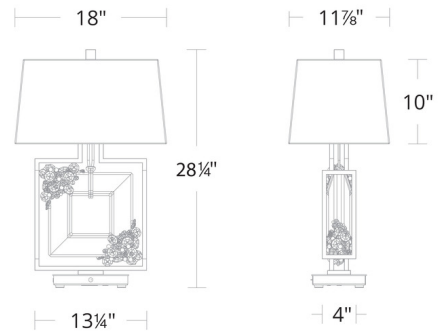

By Schonbek Forever

Description

The Eva Table Lamp brings a sparkling simplicity to your interior space. The faceted Crystal square is hugged by Radiance Crystal and Swarovski Pearls, and topped by a fabric shade with embossed Schonbek logo, casting warm shadows across your room. A colored Rope between the lamp socket and crystal ring adds a pop of color to your room. On/Off switch is located on the lamp socket.

Sj-2330

Specifications

COLOR N/A
 BODY FINISH N/A
 WATTAGE 120W
 DIMMER N/A
 DIMENSIONS 18"W x 28.25"H x 11.925"D
 BULB NOT INCLUDED 2 x A19/Medium (E26)/60W/120V Incandescent
 OTHER BULB OPTIONS 2 x A19/Medium (E26)/120V LED

Technical Information

PRODUCT DIMENSIONS Cord: 72"

CLICK TO VIEW PRODUCT

Notes: