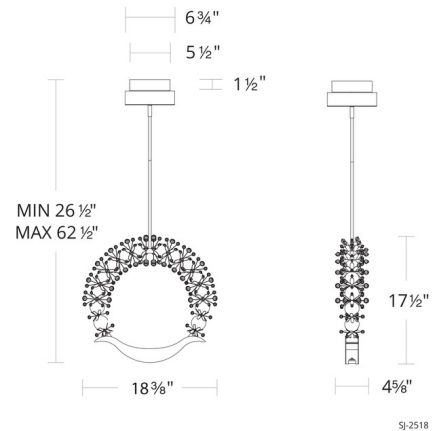

Description

The Laurel Pendant brings a glimmering nature vibe to your interior space. The circular frame is complemented by Radiance crystal cuts, florals, and hanging strands of gems, casting sparkling shadows of light across your room. Driver concealed within the canopy. Can be mounted on a sloped ceiling. Hang straight swivel. Note: Built-in color temperature adjustability switch from 3000K/3500K/4000K, at time of installation.

Specifications

COLOR Radiance Crystal
 BODY FINISH Heirloom Gold
 WATTAGE 38W
 DIMMER Low Voltage Electronic
 DIMENSIONS 18.325"W x 17.5"H
 INTEGRATED LED MODULE 1 x LED/38W/120-277V LED

Technical Information

PRODUCT DIMENSIONS Downrods: One 6" and Three 12" Included
 COLOR RENDERING 90 CRI
 LAMP COLOR CCT Select

Shown in heirloom gold / radiance crystal

CLICK TO VIEW PRODUCT

Notes: