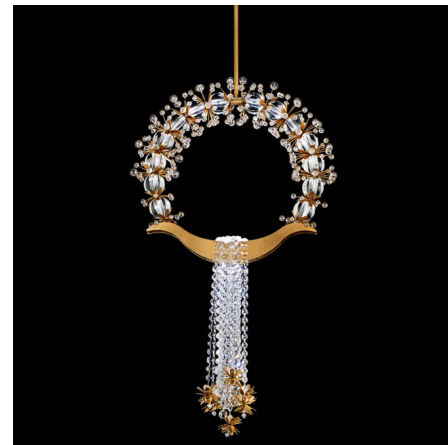

Lightology

lightology.com
866-954-4489
04-25-26

Project: _____
 Company: _____
 Location: _____ Fixture Type: _____
 SPEC #: **SBF1279237**
 Approved On: _____ Approved By: _____

Laurel Color Select Pendant By Schonbek Forever

Description

The Laurel Pendant brings a glimmering nature vibe to your interior space. The circular frame is complemented by Radiance crystal cuts, florals, and hanging strands of gems, casting sparkling shadows of light across your room. Driver concealed within the canopy. Can be mounted on a sloped ceiling. Hang straight swivel. Note: Built-in color temperature adjustability switch from 3000K/3500K/4000K, at time of installation.

Specifications

COLOR Radiance Crystal
 BODY FINISH Heirloom Gold
 WATTAGE 38W
 DIMMER Low Voltage Electronic
 DIMENSIONS 18.325"W x 17.5"H
 INTEGRATED LED MODULE 1 x LED/38W/120-277V LED

Technical Information

PRODUCT DIMENSIONS Downrods: One 6" and Three 12" Included
 COLOR RENDERING 90 CRI
 LAMP COLOR CCT Select

Shown in heirloom gold / radiance crystal

CLICK TO VIEW PRODUCT

Notes: