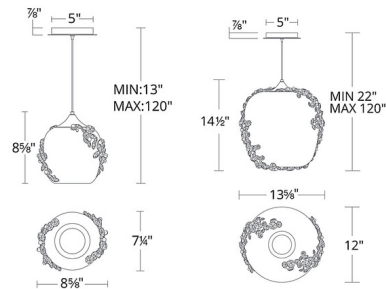

Shown in polished chrome / radiance crystal

Specifications

| | |
|-----------------------|--------------------------|
| COLOR | Radiance Crystal |
| BODY FINISH | Polished Chrome |
| WATTAGE | 16W |
| DIMMER | Low Voltage Electronic |
| DIMENSIONS | 8.625"W x 8.625"H |
| INTEGRATED LED MODULE | 1 x LED/16W/120-277V LED |

Technical Information

| | |
|--------------------|-------------------------------|
| PRODUCT DIMENSIONS | Adjustable Cable Length: 120" |
| COLOR RENDERING | .90 CRI |
| LAMP COLOR | . CCT Select |

CLICK TO VIEW PRODUCT