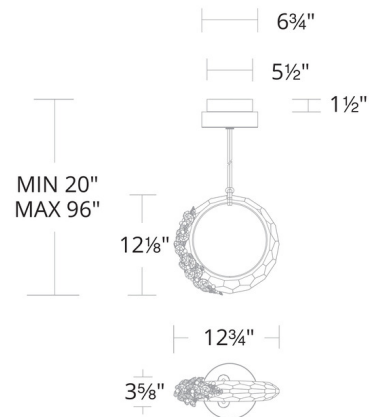

Specifications

COLOR	Radiance Crystal
BODY FINISH	Red Rope
WATTAGE	38W
DIMMER	Low Voltage Electronic
DIMENSIONS	12.75"W x 12.125"H
INTEGRATED LED MODULE	1 x LED/38W/120-277V LED

Technical Information

PRODUCT DIMENSIONS	Min/Max Adjustable Overall Height: 20" - 96"
COLOR RENDERING	90 CRI
LAMP COLOR	CCT Select
LUMENS/WATT	73.68
LUMINOUS FLUX	2800 lumens

Shown in red rope / radiance crystal

SJ-3611

CLICK TO VIEW PRODUCT

Notes: