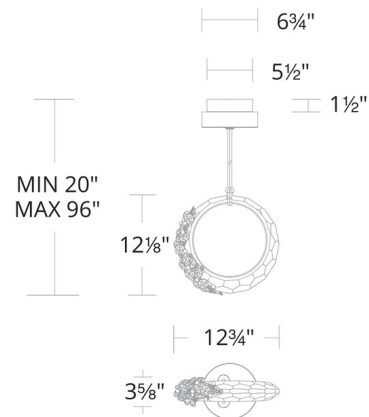

Shown in red rope / radiance crystal

Specifications

COLOR	Radiance Crystal
BODY FINISH	Red Rope
WATTAGE	38W
DIMMER	Low Voltage Electronic
DIMENSIONS	12.75"W x 12.125"H
INTEGRATED LED MODULE	1 x LED/38W/120-277V LED

Technical Information

PRODUCT DIMENSIONS	Min/Max Adjustable Overall Height: 20" - 96"
COLOR RENDERING	90 CRI
LAMP COLOR	CCT Select
LUMENS/WATT	73.68
LUMINOUS FLUX	2800 lumens

CLICK TO VIEW PRODUCT

Notes: