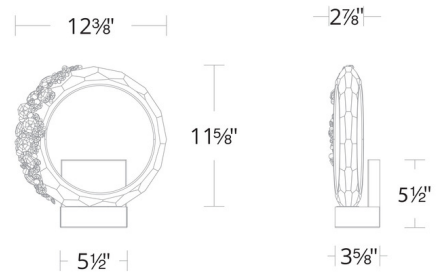

SJ-3621

Specifications

COLOR . . . . . Radiance Crystal
BODY FINISH . . . . . Polished Chrome
WATTAGE 15W
DIMMER . . . . . N/A
DIMENSIONS . . . . . 12.325"W x 11.625"H x 3.625"D
INTEGRATED LED MODULE . . . . . 1 x LED/15W/120-277V LED

Technical Information

COLOR RENDERING . . . . . 90 CRI
LAMP COLOR . . . . . CCT Select
LUMENS/WATT 54.60
LUMINOUS FLUX . . . . . 819 lumens

CLICK TO VIEW PRODUCT

Notes: