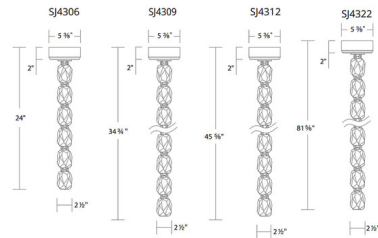

Description

The Seduction Color Select Straight Pendant brings a modern beauty to your interior space. The glittering chain of Radiance Crystal dust beads, each bound by metallic cuffs, casts a sparkling glow of light across your room. Available with a Surface Mount or Remote Mount (requires power supply to be installed in a remote location) canopy. Note: Built in color temperature adjustability. Switch from 3000K/3500K/4000K, at time of installation.

Shown in polished nickel / radiance crystal

Specifications

COLOR	Radiance Crystal
BODY FINISH	Polished Nickel
WATTAGE	15W
DIMMER	Low Voltage Electronic
DIMENSIONS	5"W x 24"H
INTEGRATED LED MODULE	6 x LED/2.5W/120-277V LED