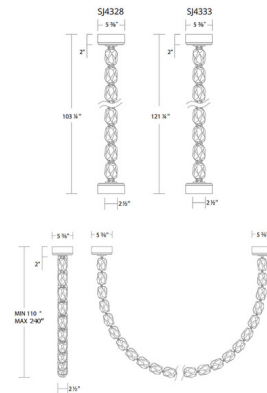

Shown in polished nickel / radiance crystal

Specifications

COLOR	Radiance Crystal
BODY FINISH	Polished Nickel
WATTAGE	53.2W
DIMMER	Low Voltage Electronic
DIMENSIONS	103.25"W x 5"H
INTEGRATED LED MODULE	28 x LED/1.9W/120-277V LED