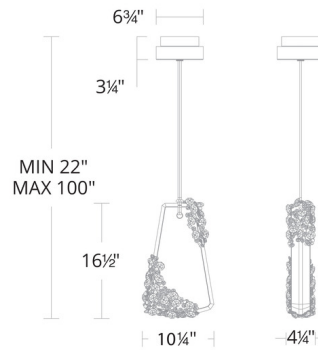

Shown in red rope / radiance crystal

SJ-4914

Specifications

COLOR . . . . . Radiance Crystal
BODY FINISH . . . . . Red Rope
WATTAGE 38W
DIMMER . . . . . Low Voltage Electronic
DIMENSIONS . . . . . 10.25"W x 16.5"H x 4.25"D
INTEGRATED LED MODULE . . . . . 1 x LED/38W/120-277V LED

Technical Information

PRODUCT DIMENSIONS . . . . . Min/Max Adjustable Overall Height: 22" - 100"
COLOR RENDERING . . . . . 90 CRI
LAMP COLOR . . . . . CCT Select

CLICK TO VIEW PRODUCT

Notes: