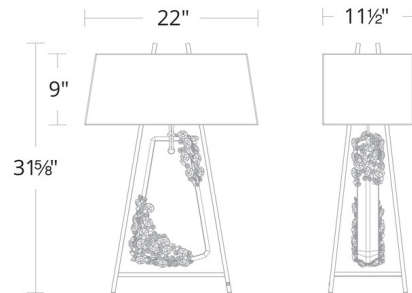

Lightology

lightology.com
866-954-4489
04-25-26

Project: _____

Company: _____

Location: _____ Fixture Type: _____

SPEC #: **SBF1279286**

Approved On: _____ Approved By: _____

Flora Table Lamp

SJ-4934

Specifications

COLOR	N/A
BODY FINISH	N/A
WATTAGE	120W
DIMMER	N/A
DIMENSIONS	22"W x 31.625"H x 11.5"D
BULB NOT INCLUDED	2 x A19/Medium (E26)/60W/120V Incandescent
OTHER BULB OPTIONS	2 x A19/Medium (E26)/120V LED

Technical Information

PRODUCT DIMENSIONS Cord: 72"

CLICK TO VIEW PRODUCT

Notes: