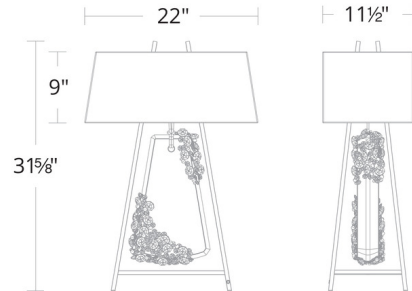

Lightology

lightology.com
866-954-4489
06-29-26

Project: _____

Company: _____

Location: _____ Fixture Type: _____

SPEC #: **SBF1279286**

Approved On: _____ Approved By: _____

Flora Table Lamp

SJ-4934

Specifications

COLOR	N/A
BODY FINISH	N/A
WATTAGE	120W
DIMMER	N/A
DIMENSIONS	22"W x 31.625"H x 11.5"D
BULB NOT INCLUDED	2 x A19/Medium (E26)/60W/120V Incandescent
OTHER BULB OPTIONS	2 x A19/Medium (E26)/120V LED

Technical Information

PRODUCT DIMENSIONS Cord: 72"

CLICK TO VIEW PRODUCT

Notes: