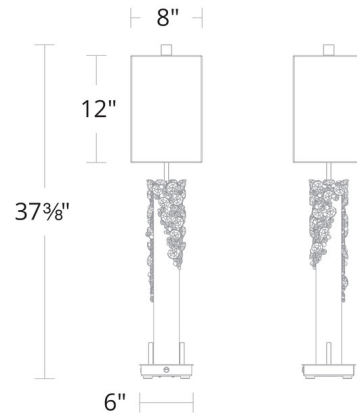

By Schonbek Forever

Description

The Zoe Table Lamp adds a commanding elegance to your interior space. The slim frame features hand applied Radiance Crystals and Swarovski Pearls, and is topped with a fabric shade embossed with the Schonbek logo, that casts a warm glow of light across your room. On/Off switch is located on the lamp socket.

Shown in polished chrome / clear

SJ-6239

Specifications

COLOR	Clear
BODY FINISH	Polished Chrome
WATTAGE	9W
DIMMER	N/A
DIMENSIONS	8"W x 37.375"H
BULB NOT INCLUDED	1 x A19/Medium (E26)/9W/120V LED

CLICK TO VIEW PRODUCT