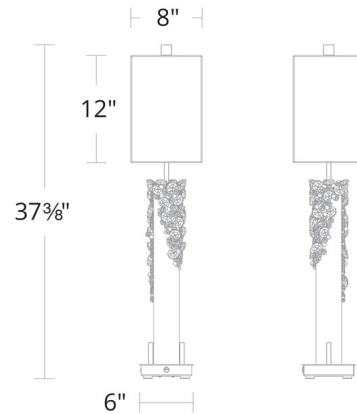

Shown in polished chrome / clear

SJ-6239

Specifications

COLOR	Clear
BODY FINISH	Polished Chrome
WATTAGE	9W
DIMMER	N/A
DIMENSIONS	8"W x 37.375"H
BULB NOT INCLUDED	1 x A19/Medium (E26)/9W/120V LED

CLICK TO VIEW PRODUCT

Notes: