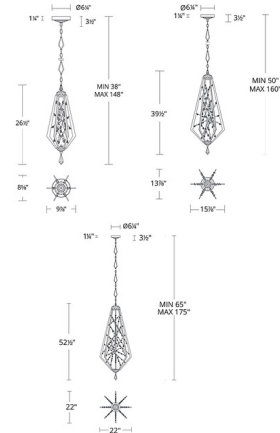

Shown in heirloom gold / vintage gold pearl

Specifications

COLOR	Vintage Gold Pearl
BODY FINISH	Heirloom Gold
WATTAGE	6W
DIMMER	Low Voltage Electronic
DIMENSIONS	9.925"W x 26.5"H
INTEGRATED LED MODULE	1 x LED/6W/120-277V LED

Technical Information

PRODUCT DIMENSIONS	Min/Max Adjustable Overall Height: 38" - 148"
LAMP COLOR	4000K

CLICK TO VIEW PRODUCT

Notes: