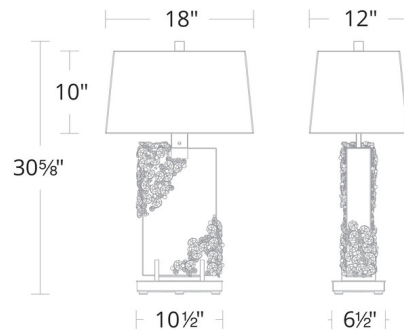

SJ-7535

Specifications

COLOR . . . . . N/A
BODY FINISH . . . . . Polished Chrome
WATTAGE 24W
DIMMER . . . . . N/A
DIMENSIONS . . . . . 18"W x 30.625"H x 12"D
BULB INCLUDED . . . . . 2 x A19/Medium (E26)/12W/120V LED

Technical Information

PRODUCT DIMENSIONS . . . . . Cord: 72"
COLOR RENDERING . . . . . 90 CRI
LAMP COLOR 3000K

CLICK TO VIEW PRODUCT

Notes: