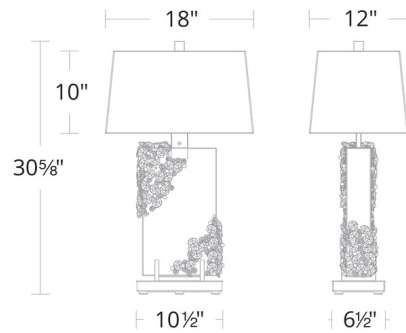

Shown in polished chrome

SJ-7535

Specifications

COLOR N/A
BODY FINISH Polished Chrome
WATTAGE 24W
DIMMER N/A
DIMENSIONS 18"W x 30.625"H x 12"D
BULB INCLUDED 2 x A19/Medium (E26)/12W/120V LED

Technical Information

PRODUCT DIMENSIONS Cord: 72"
COLOR RENDERING 90 CRI
LAMP COLOR 3000K

CLICK TO VIEW PRODUCT

Notes: