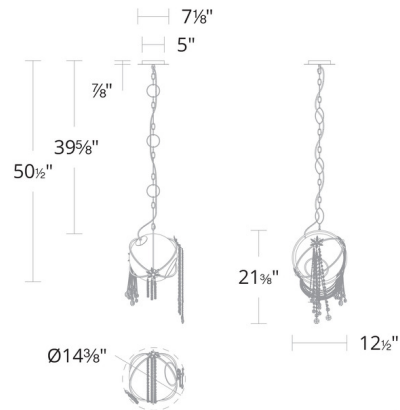

Shown in heirloom gold / radiance crystal

57901

Specifications

COLOR	..... Radiance Crystal
BODY FINISH	..... Heirloom Gold
WATTAGE	..... 5W
DIMMER	..... Low Voltage Electronic
DIMENSIONS	..... 14.325"W x 21.325"H
INTEGRATED LED MODULE	..... 1 x LED/5W/120-277V LED

Technical Information

PRODUCT DIMENSIONS	..... Adjustable Chain Length: 39"
COLOR RENDERING	..... .90 CRI
LAMP COLOR	..... CCT Select

CLICK TO VIEW PRODUCT

Notes: