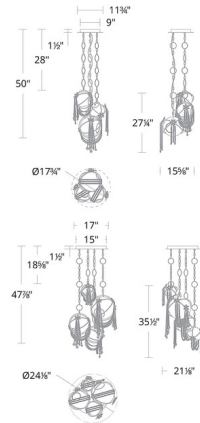

By Schonbek Forever

Description

The Revere Color Select Pendant brings a hint of a medieval look to your interior space. The mouthblown glass globe holds the integrated LED and is accented with a floral motif, braided mesh chains, and tiny Radiance crystal jewels that cast warm shadows of light across your room. Can be mounted on a sloped ceiling. Driver concealed within the canopy. Note: Built-in color temperature adjustability switch from 3000K/3500K/4000K, at time of installation.

Shown in heirloom gold / radiance crystal

Specifications

COLOR	Radiance Crystal
BODY FINISH	Heirloom Gold
WATTAGE	42W
DIMMER	Low Voltage Electronic
DIMENSIONS	17.75"W x 27.25"H
INTEGRATED LED MODULE	3 x LED/14W/120-277V LED

Technical Information

PRODUCT DIMENSIONS	Max Overall Height: 50"
COLOR RENDERING	.90 CRI
LAMP COLOR	.CCT Select

CLICK TO VIEW PRODUCT

Notes: