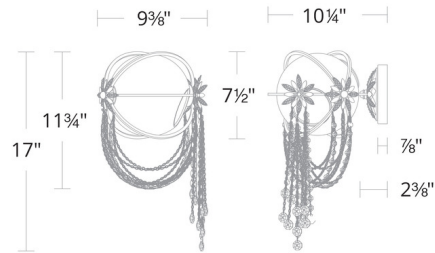

Description

The Revere Color Select Wall Sconce brings a hint of a medieval look to your interior space. The mouthblown glass globe holds the integrated LED and is accented with a floral motif, braided mesh chains, and tiny Radiance crystal jewels that cast warm shadows of light across your room. Note: Built-in color temperature adjustability switch from 3000K/3500K/4000K, at time of installation.

Shown in heirloom gold / radiance crystal

5J7912

Specifications

COLOR Radiance Crystal
 BODY FINISH Heirloom Gold
 WATTAGE 11W
 DIMMER Low Voltage Electronic
 DIMENSIONS 9.325"W x 17"H x 10.25"D
 INTEGRATED LED MODULE 1 x LED/11W/120-277V LED