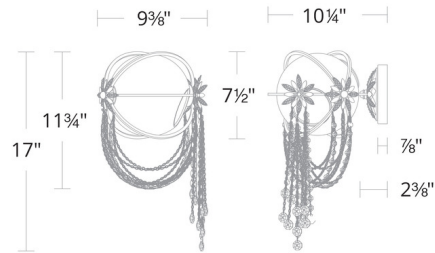

Description

The Revere Color Select Wall Sconce brings a hint of a medieval look to your interior space. The mouthblown glass globe holds the integrated LED and is accented with a floral motif, braided mesh chains, and tiny Radiance crystal jewels that cast warm shadows of light across your room. Note: Built-in color temperature adjustability switch from 3000K/3500K/4000K, at time of installation.

Shown in heirloom gold / radiance crystal

57912

Specifications

COLOR	Radiance Crystal
BODY FINISH	Heirloom Gold
WATTAGE	11W
DIMMER	Low Voltage Electronic
DIMENSIONS	9.325"W x 17"H x 10.25"D
INTEGRATED LED MODULE	1 x LED/11W/120-277V LED