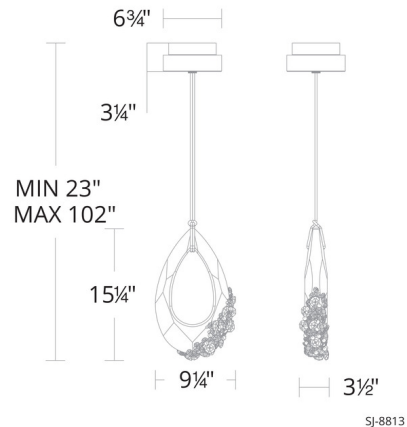

By Schonbek Forever

Description

The Trinity Pendant brings a sparkling simplicity to your interior space. The faceted Crystal teardrop is hugged by Radiance Crystals and Swarovski Pearls, casting warm shadows of light across your room from the integrated LED's in the canopy. Choose your cord color to compliment your decor. Can be mounted on a sloped ceiling. Driver concealed within the canopy. Note: Built in color temperature adjustability. Switch from 3000K/3500K/4000K.

Shown in red rope / radiance crystal

Specifications

COLOR	Radiance Crystal
BODY FINISH	Red Rope
WATTAGE	38W
DIMMER	Low Voltage Electronic
DIMENSIONS	9.25"W x 15.25"H x 3.5"D
INTEGRATED LED MODULE	1 x LED/38W/120-277V LED

Technical Information

PRODUCT DIMENSIONS	Min/Max Adjustable Overall Height: 23" - 102"
COLOR RENDERING	.90 CRI
LAMP COLOR	. CCT Select

CLICK TO VIEW PRODUCT

Notes: