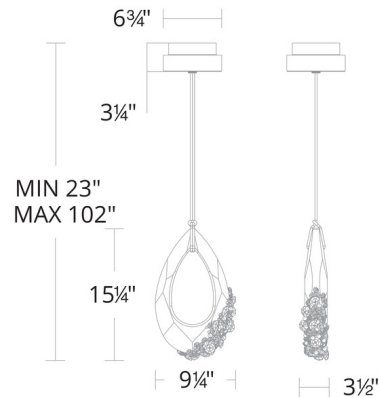

By Schonbek Forever

Description

The Trinity Pendant brings a sparkling simplicity to your interior space. The faceted Crystal teardrop is hugged by Radiance Crystals and Swarovski Pearls, casting warm shadows of light across your room from the integrated LED's in the canopy. Choose your cord color to compliment your decor. Can be mounted on a sloped ceiling. Driver concealed within the canopy. Note: Built in color temperature adjustability. Switch from 3000K/3500K/4000K.

Shown in red rope / radiance crystal

SJ-8813

Specifications

| | |
|-----------------------|--------------------------|
| COLOR | Radiance Crystal |
| BODY FINISH | Red Rope |
| WATTAGE | 38W |
| DIMMER | Low Voltage Electronic |
| DIMENSIONS | 9.25"W x 15.25"H x 3.5"D |
| INTEGRATED LED MODULE | 1 x LED/38W/120-277V LED |

Technical Information

| | |
|--------------------|---|
| PRODUCT DIMENSIONS | Min/Max Adjustable Overall Height: 23" - 102" |
| COLOR RENDERING | .90 CRI |
| LAMP COLOR | . CCT Select |

CLICK TO VIEW PRODUCT